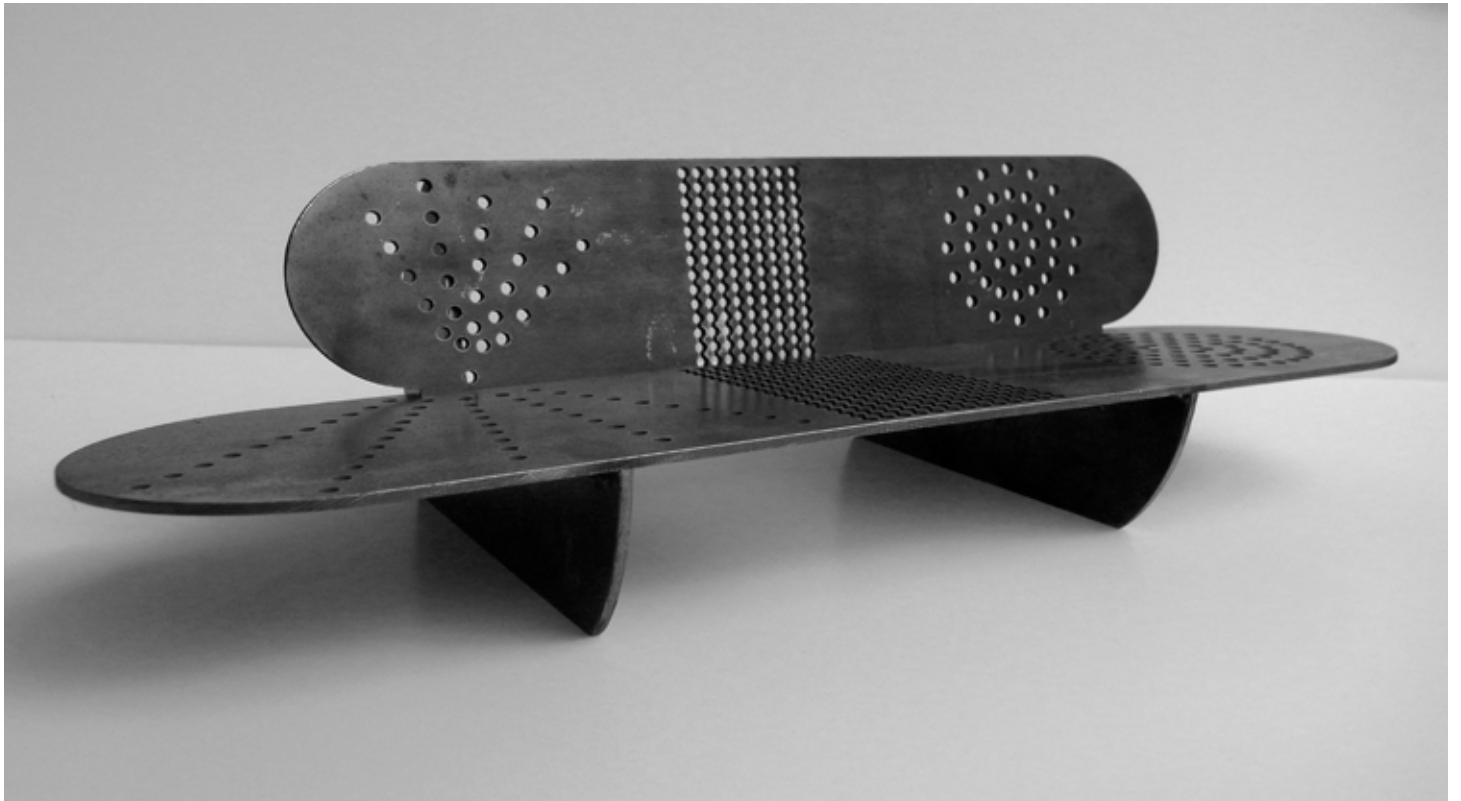

models

'Bright lights bench', 2009

Perforated steel

10cm x 10cm x 23cm

'1923 Chair', 2009
Painted Steel
17cm x 9cm x 9cm

'Butcher Steltman', 2009
Steel and teak
15cm x 9cm x 9cm

'Napoleon Throne Maquette', 2010
Paint on Steel
17cm x 12cm x 12cm