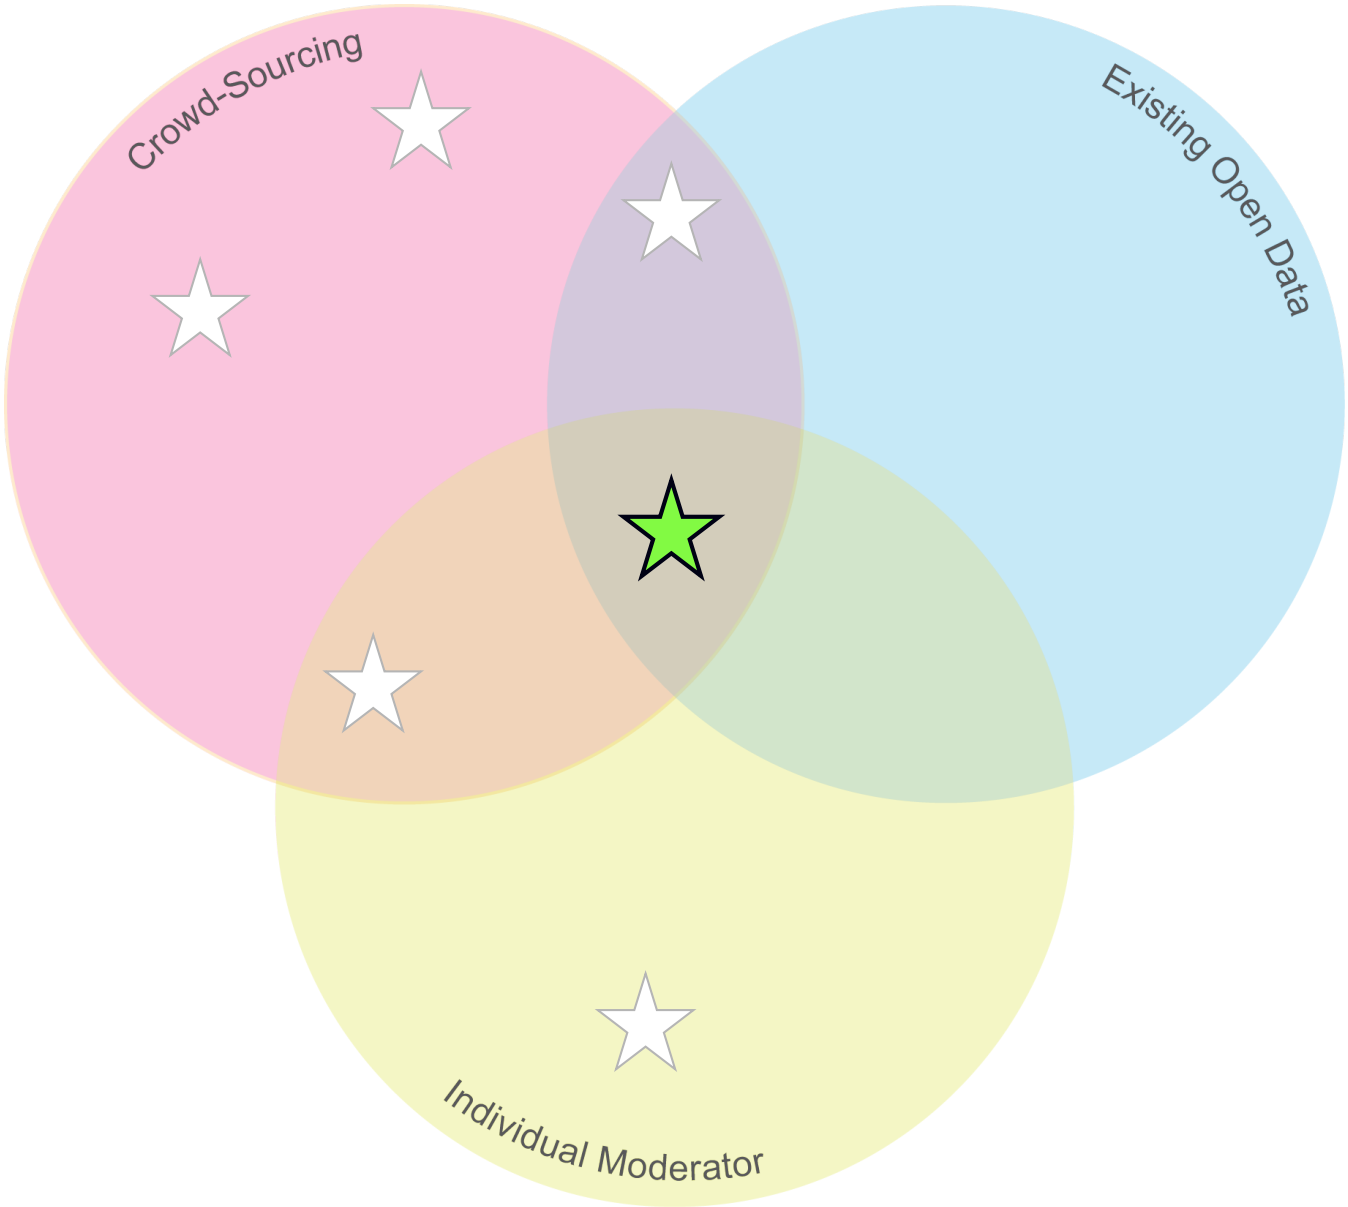

v.1

v.2

v.3

Toilet Finding Apps

Toilet Finding Apps

"The council were worried it might get vandalised.."

Barriers to use

A screenshot of a web browser displaying the 'The Great British Public Toilet Map' website. The browser's address bar shows the URL 'greatbritishpublictoiletmap'. The website header includes the site name and a navigation menu with 'Sign In' and 'Reports'. Below the header is a blue button that says 'Give a pound to spend a penny!'. The main content area features a large heading 'Hello! What's your name?' followed by three paragraphs of text: 'Before you can contribute data we'll need to know who to thank.', 'We'll only store the name you give us against the data you contribute.', and 'Use one of the services below to let us know you're real.'. Below the text are four buttons for social media and code sharing: 'Facebook', 'Twitter', 'OpenStreetMap', and 'Github'. On the right side of the page, there is a map of London with several black location pins indicating public toilet locations. The map shows streets like 'Westway', 'Latimer Road', and 'Ladbroke Grove'.