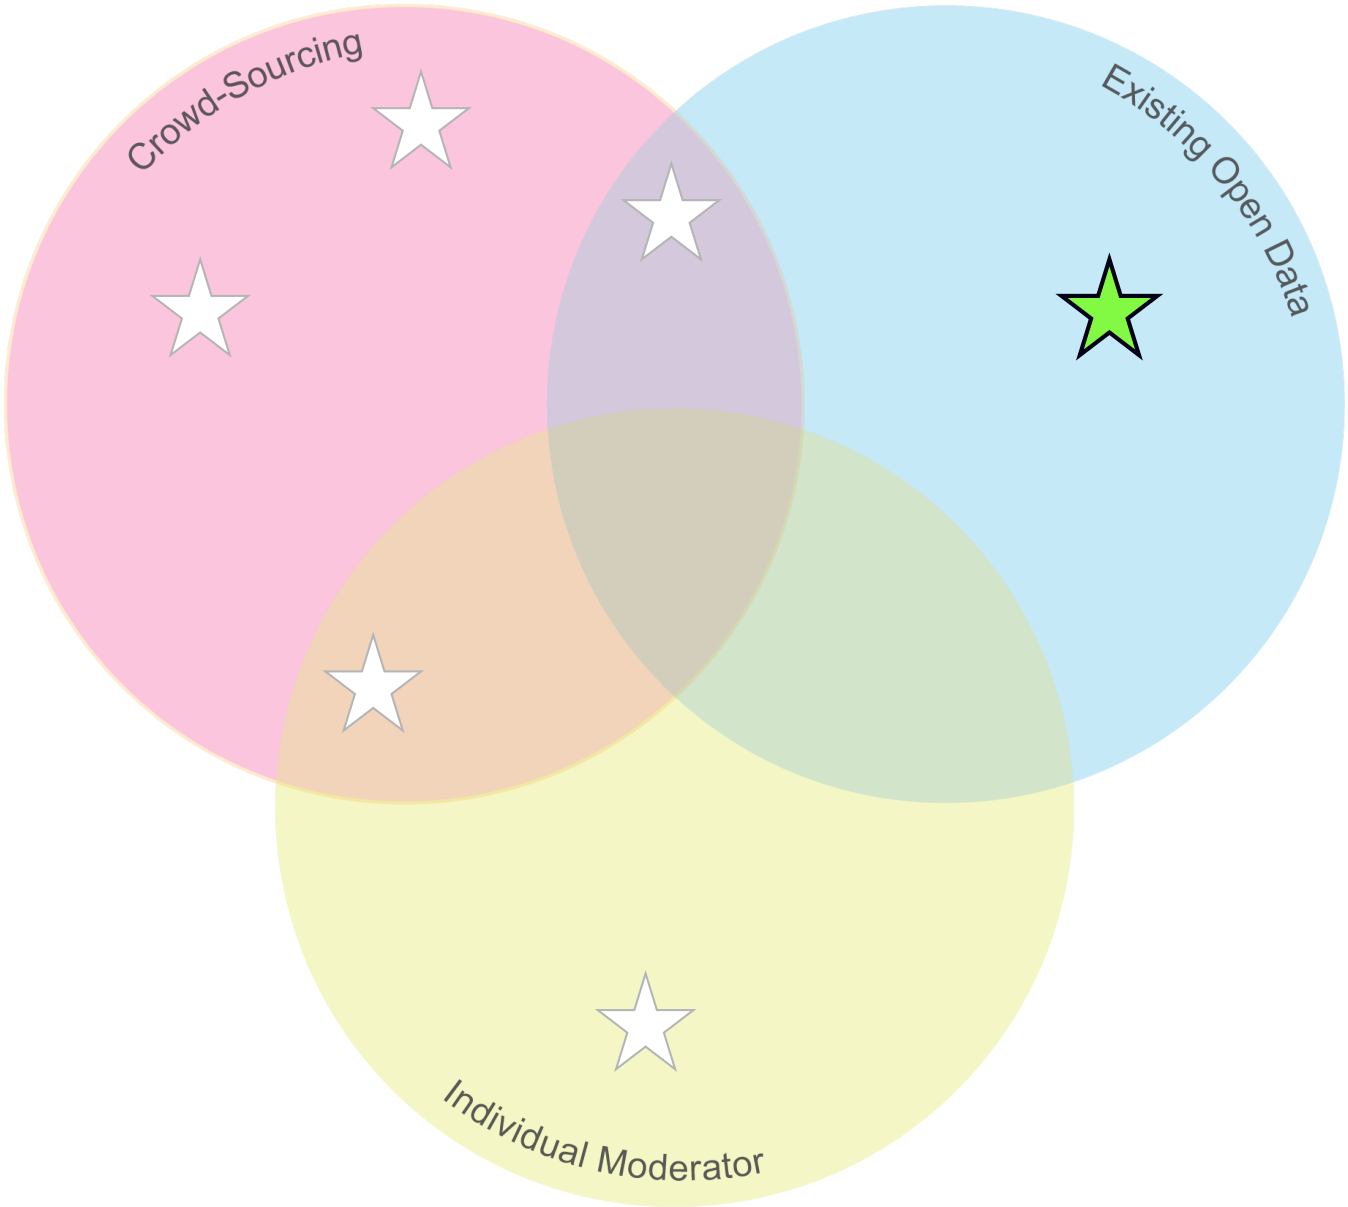

v.1

v.2

v.3

Toilet Finding Apps

Toilet Finding Apps

"The council were worried it might get vandalised.."

Barriers to use

A screenshot of a web browser displaying the 'The Great British Public Toilet Map' website. The browser's address bar shows the URL 'greatbritishpublictoiletmap'. The website header includes the site name and a navigation menu with 'Sign In' and 'Reports'. Below the header is a blue button that says 'Give a pound to spend a penny!'. The main content area features a large heading 'Hello! What's your name?' followed by three paragraphs of text: 'Before you can contribute data we'll need to know who to thank.', 'We'll only store the name you give us against the data you contribute.', and 'Use one of the services below to let us know you're real.'. Below the text are four buttons for social media and code sharing: 'Facebook', 'Twitter', 'OpenStreetMap', and 'Github'. On the right side of the page, there is a map of London with several black location pins indicating public toilet locations. The map shows streets like 'Westway', 'Latimer Road', and 'Ladbroke Grove'.