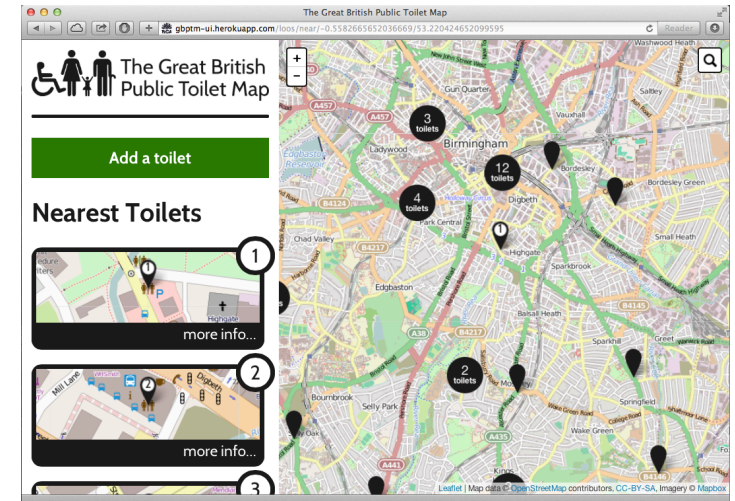

v.1

v.2

v.3

Toilet Finding Apps

Toilet Finding Apps

"The council were worried it might get vandalised.."

Barriers to use

A screenshot of a web browser displaying the 'The Great British Public Toilet Map' website. The browser's address bar shows the URL 'greatbritishpublictoiletmap'. The website header includes the site name and a navigation menu with 'Sign In' and 'Reports'. Below the header is a blue button that says 'Give a pound to spend a penny!'. The main content area features a large heading 'Hello! What's your name?' followed by three paragraphs of text: 'Before you can contribute data we'll need to know who to thank.', 'We'll only store the name you give us against the data you contribute.', and 'Use one of the services below to let us know you're real.'. Below the text are four buttons for social media and code sharing: 'Facebook', 'Twitter', 'OpenStreetMap', and 'Github'. On the right side of the page, there is a map of London with several black location pins indicating public toilet locations. The map shows streets like 'Westway', 'Latimer Road', and 'Ladbroke Grove'.

data.gov.uk

Public Toilet Locations | data.gov.uk

 **DATA.GOV.UK** Beta
Opening up Government

Search for data...  

Home Data Apps Interact

[Home](#) / [Data Requests](#) / [Public Toilet Locations](#)

Public Toilet Locations

Submitted by gaillyk on Mon, 11/02/2013 - 14:05 | Updated on Thu, 02/10/2014 - 18:37

Environment

Location

Status:

ODUG developing business case

Data request description:

Latitude/Longitude (or Eastings/Northings) for the location of public toilets in Great Britain.

This brilliant map shows you where you can find public toilets and whether
they are gendered

Great idea.

As someone who works outside all day a toilet stop is part of the normal routine

At long last an app/map that is REALLY useful, if only something like this had
been available when my late father was alive