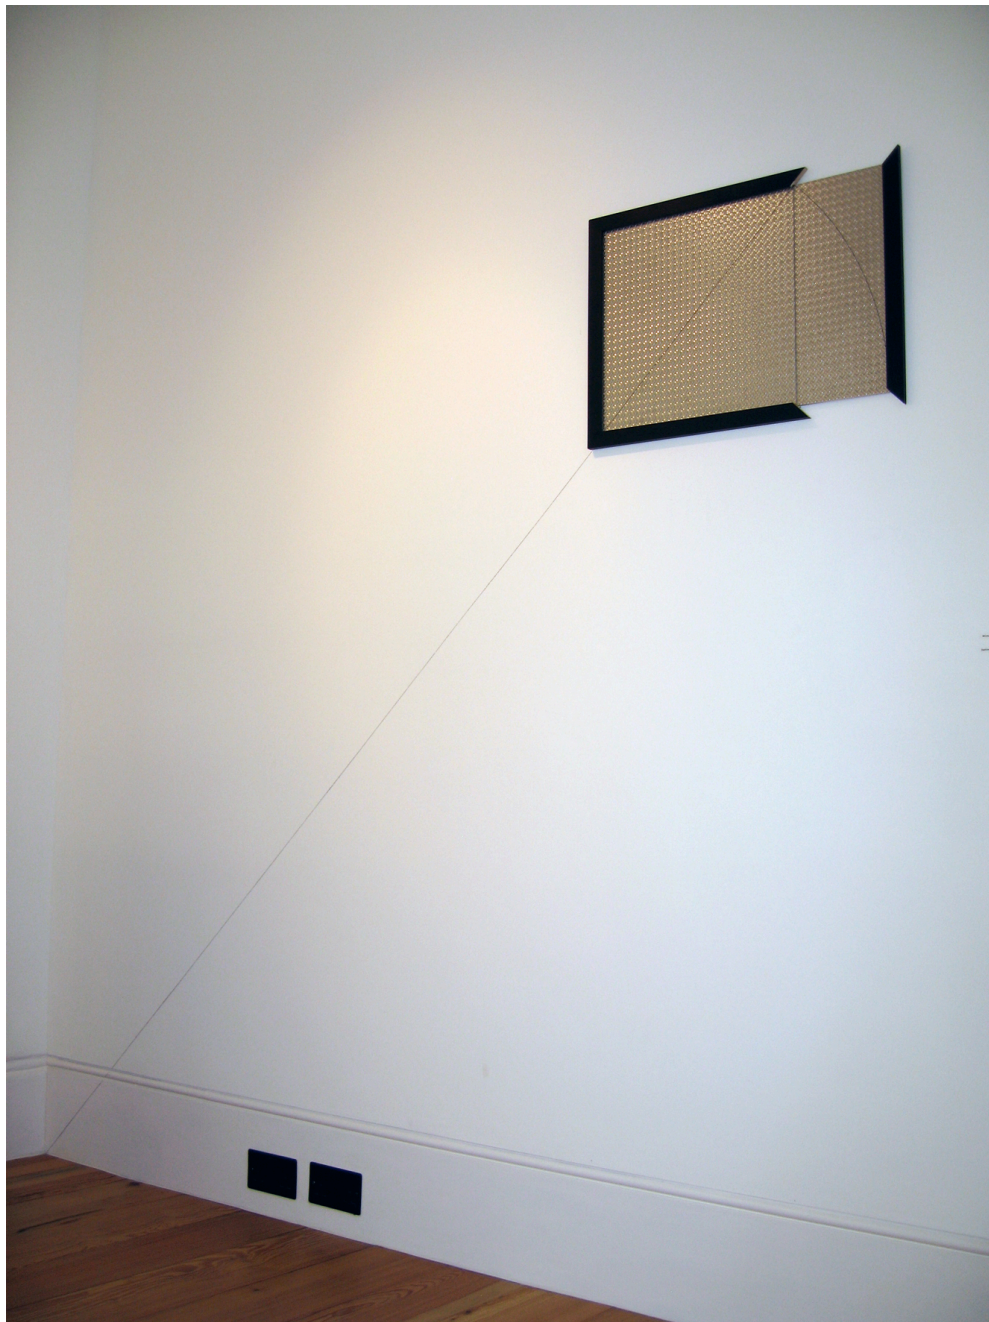

MICHAEL ROWE

BEHIND GLASS 2

10 STANDARD CORNFIELDS [BEHIND GLASS 3] EDITION OF 10

Behind Glass 2 installed at the inaugural exhibition of Gallery S O, London 2009