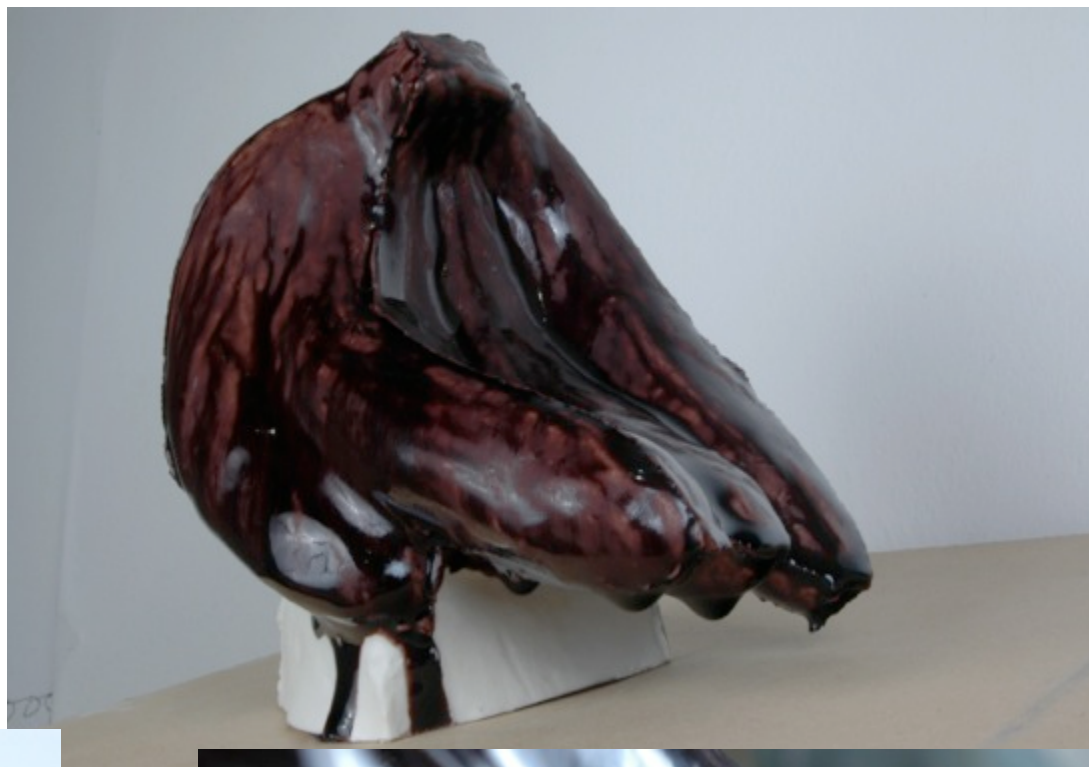

On the cover : céramique, 2011, 37 x 30 x 8 cm

Cobblestones, Show at JousseEntreprise, Paris, 2011 94

2009-2010

DOMESTIC OBJECTS - 'EDGE'

'Edge', Work in Progress Show, Royal College of Art, December 2009