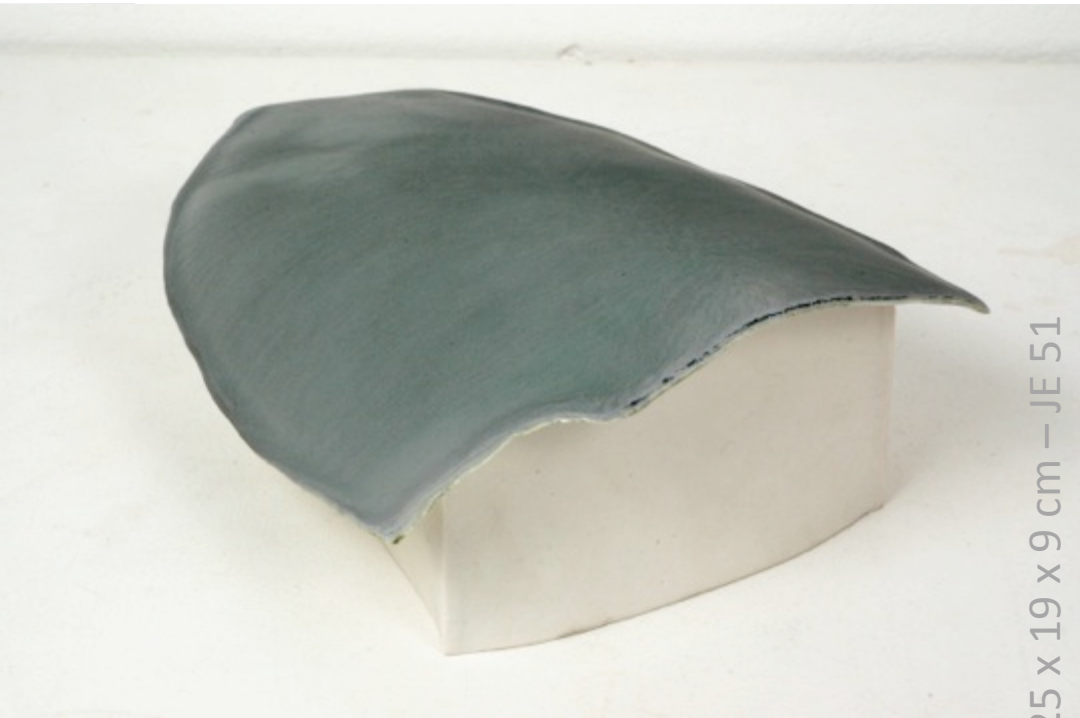

Slab, porcelain and glaze, 2010, 25 x 19 x 9 cm – JE 51