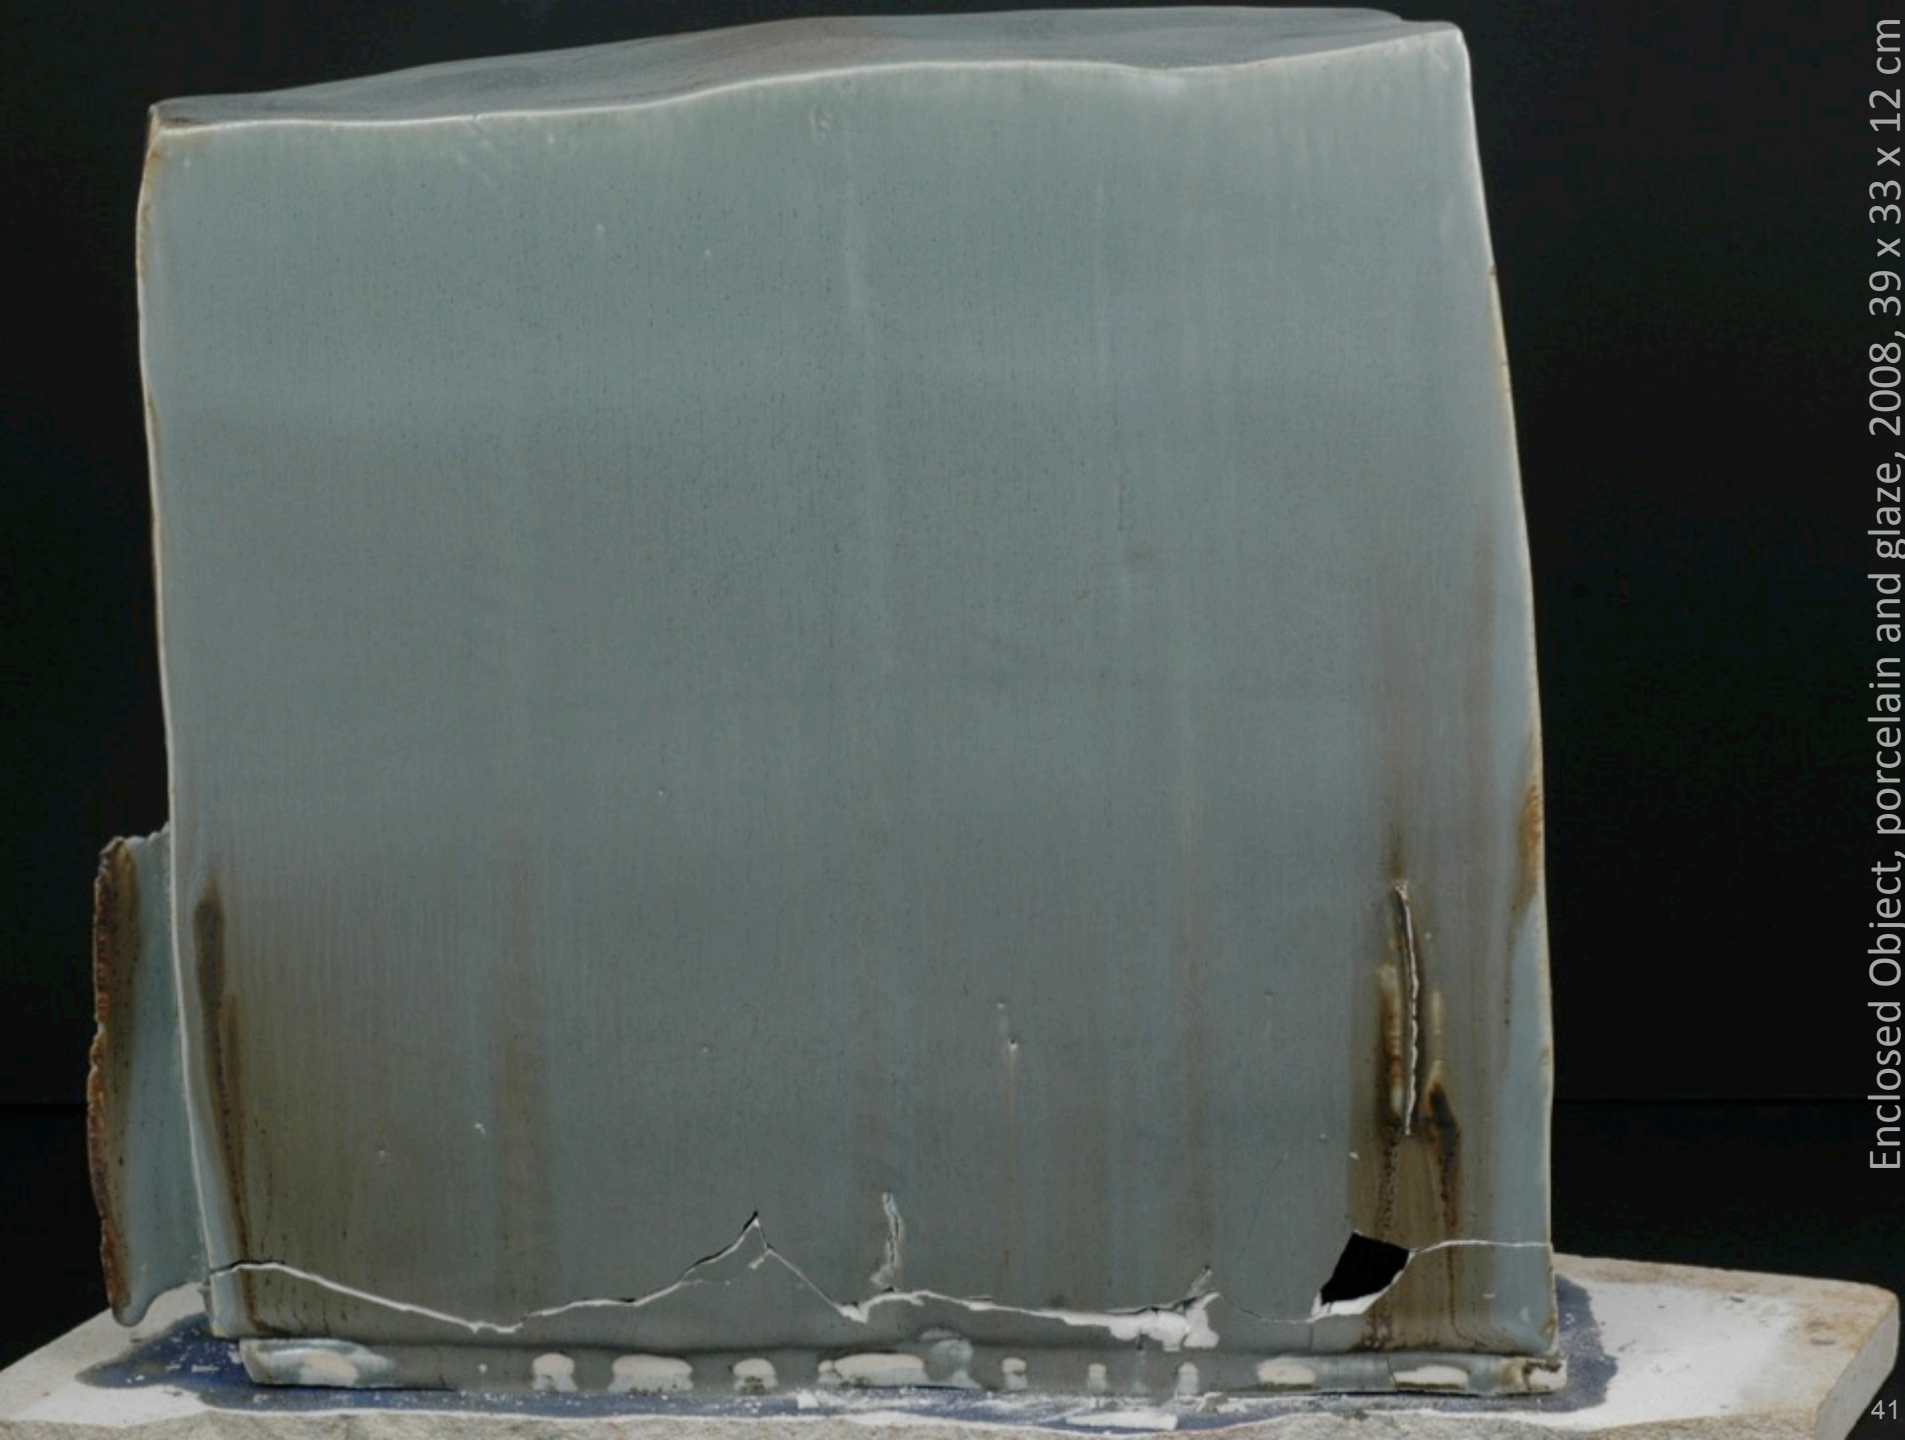

Enclosed Object, porcelain and glaze, 2008, 39 x 33 x 12 cm