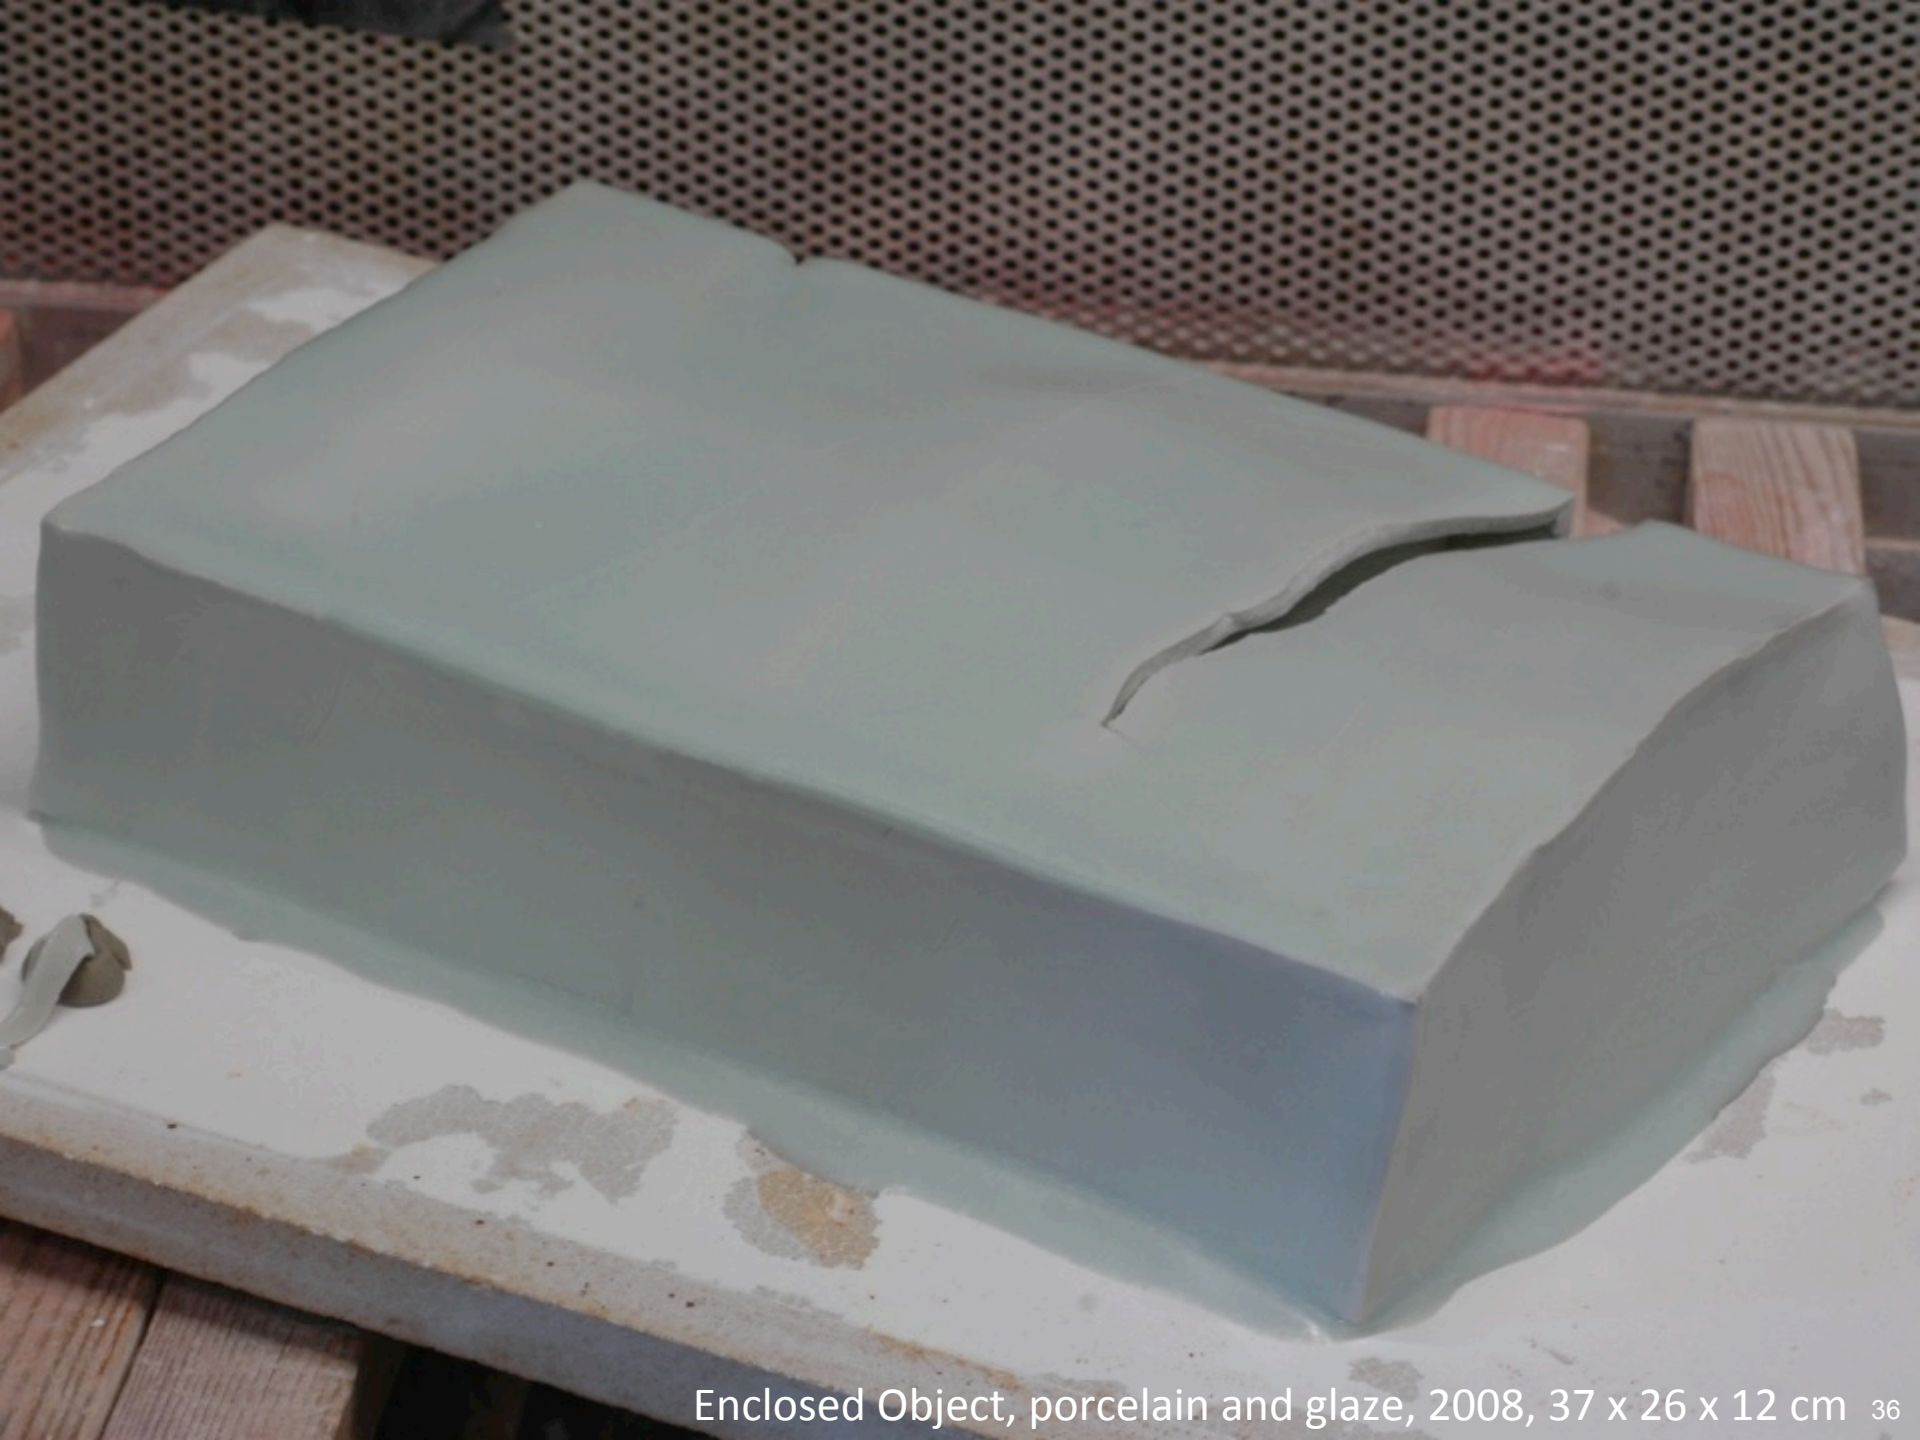

Enclosed Object, porcelain and glaze, 2008, 37 x 26 x 12 cm 36